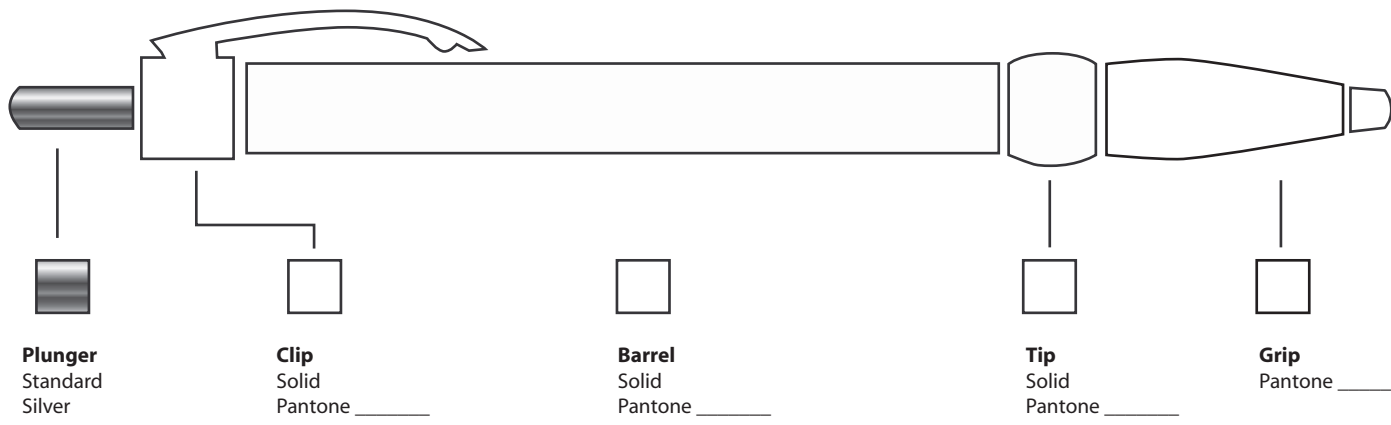

## Barrel Artwork 60MMx7MM

Printed in \_\_\_\_\_ □

## Banner Uncoated 180MMx67MM (FRONT)

Printed in CMYK ■ ■ ■ ■

\* 2MM BLEED IS REQUIRED FOR FULL BLEED IMAGES.

METAL CLIP SIDE

## Banner Coated Side 180MMx67MM (BACK)

Printed in CMYK ■ ■ ■ ■

\* 2MM BLEED IS REQUIRED FOR FULL BLEED IMAGES.

METAL CLIP SIDE